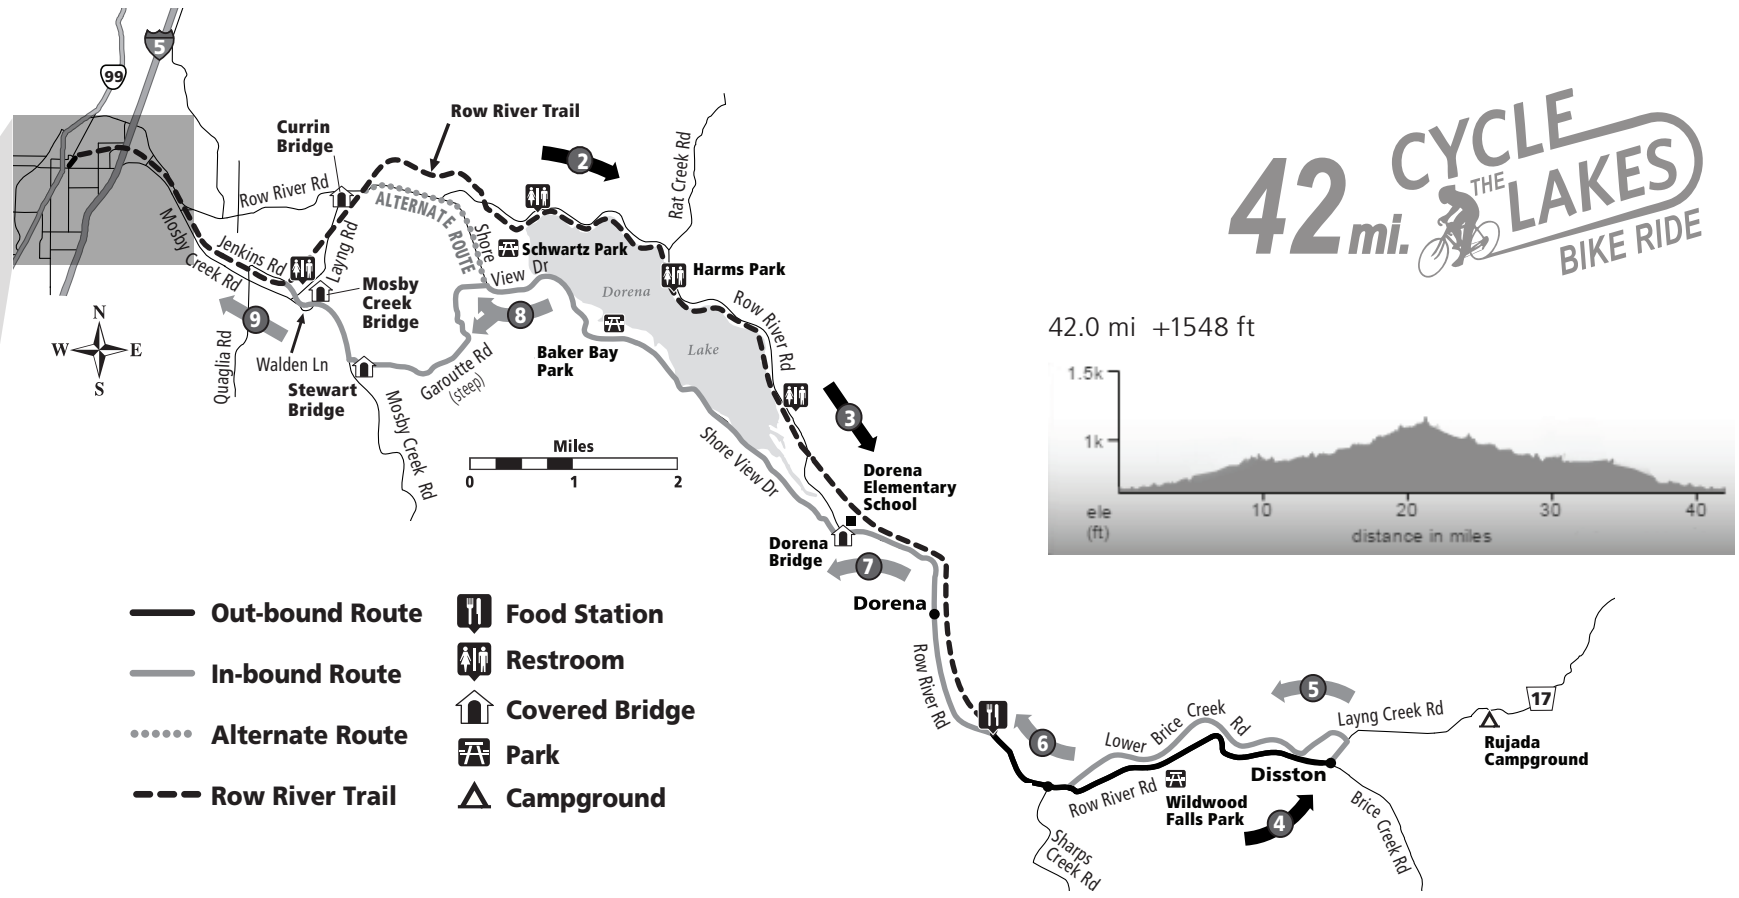

ORANGE ROUTE ARROWS

42 MILE RIDE

Start at BOHEMIA PARK
Follow ROUTE ARROWS on Pavement

- Out-bound Route
- In-bound Route
- Alternate Route
- Row River Trail
- Food Station
- Restroom
- Covered Bridge
- Park
- Campground

Total	Leg	Dir	Type	Notes
0.0		↑	Straight	Go north on 10th St to E Main St.
1 0.2	0.2	↑	Straight	Cross Main St to access the Row River Trail. Continue 16.1 miles to the Food Station.
3.5	3.3	↑	Generic	Restroom at Mosby Creek Trailhead.
2 7.1	3.6	↑	Generic	Restroom at Dorena Dam. Food Station in 9.2 miles.
9.0	1.9	↑	Generic	Restroom.
11.5	2.5	↑	Generic	Restroom.
3 12.2	0.7	↑	Straight	Continue straight on Row River Trail. Food Station in 4.2 miles.

Total	Leg	Dir	Type	Notes
16.3	4.1	↑	Food	Food Station and restroom at end of Row River Trail. Next turn left onto Row River Rd.
4 20.7	4.4	←	Left	Turn left onto Layng Creek Rd
5 21.0	0.3	←	Left	Turn left onto Lower Brice Creek Rd.
6 24.7	3.7	→	Right	Turn right onto Row River Rd.
25.9	1.2	↑	Food	Food Station and restroom at end of Row River Trail. Continue on Row River Rd. 16.1 miles to the Finish line.
25.9	0.0	↑	Straight	Continue on Row River Road after the food station.
7 29.3	3.4	←	Left	Stay to the left onto Shoreview Dr/Government Rd by Dorena Covered Bridge . Do not turn right onto Row River Rd.