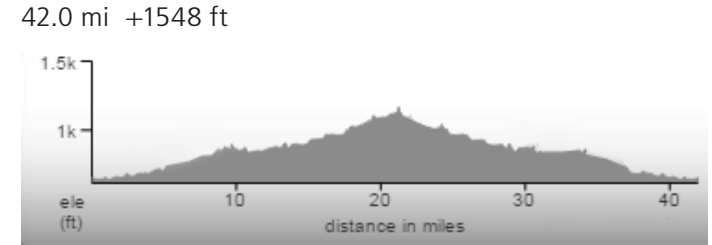

ORANGE ROUTE ARROWS

42 MILE RIDE

Start at BOHEMIA PARK
Follow ROUTE ARROWS on Pavement

- Out-bound Route
- In-bound Route
- Alternate Route
- Row River Trail
- Food Station
- Restroom
- Covered Bridge
- Park
- Campground

Total	Leg	Dir	Type	Notes
0.0		↑	Straight	Go north on 10th St to E Main St.
1 0.2	0.2	↑	Straight	Cross Main St to access the Row River Trail. Continue 16.1 miles to the Food Station.
3.5	3.3	↑	Generic	Restroom at Mosby Creek Trailhead.
2 7.1	3.6	↑	Generic	Restroom at Dorena Dam. Food Station in 9.2 miles.
9.0	1.9	↑	Generic	Restroom.
11.5	2.5	↑	Generic	Restroom.
3 12.2	0.7	↑	Straight	Continue straight on Row River Trail. Food Station in 4.2 miles.

Total	Leg	Dir	Type	Notes
34.8	5.5	↑	Generic	Two options - 1) Turn left and go over Garoutte Road to Mosby Creek Rd, or 2) Bypass the climb, go straight for 1.9 miles and turn left onto the Row River Trail. There is less than .2 mile difference between the 2 options. They meet back on the Trail.
37.3	2.5	→	Right	Option 1 - Turn right onto Mosby Creek Rd.
38.2	0.9	→	Right	Option 1 - Slight right to stay on Mosby Creek Rd.
38.4	0.2	→	Right	Option 1 - Turn right onto Jenkins Rd.
9 38.5	0.1	↑	Generic	Options 1 and 2 meet and continue west on Row River Trail back to town. 3.5 miles to the Finish line. Restroom at Mosby Creek Trailhead.
10 41.7	3.2	↑	Straight	Cross Main St and go south on 10th St to Bohemia Park.
41.8	0.1	→	Right	Turn right onto first sidewalk into Bohemia Park .