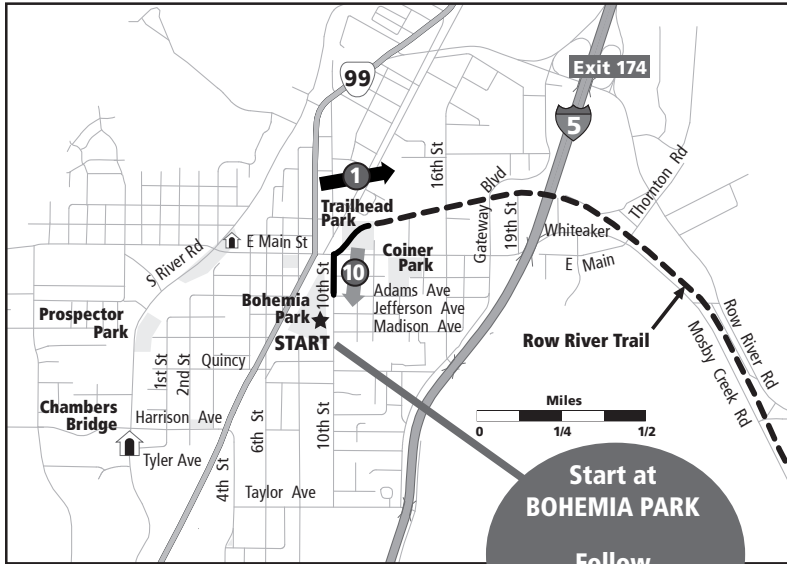

ORANGE ROUTE ARROWS

42 MILE RIDE

Start at BOHEMIA PARK
Follow ROUTE ARROWS on Pavement

- Out-bound Route
- In-bound Route
- Alternate Route
- Row River Trail
- Food Station
- Restroom
- Covered Bridge
- Park
- Campground

Total	Leg	Dir	Type	Notes
0.0		↑	Straight	Go north on 10th St to E Main St.
1 0.2	0.2	↑	Straight	Cross Main St to access the Row River Trail. Continue 16.1 miles to the Food Station.
3.5	3.3	↑	Generic	Restroom at Mosby Creek Trailhead.
2 7.1	3.6	↑	Generic	Restroom at Dorena Dam. Food Station in 9.2 miles.
9.0	1.9	↑	Generic	Restroom.
11.5	2.5	↑	Generic	Restroom.
3 12.2	0.7	↑	Straight	Continue straight on Row River Trail. Food Station in 4.2 miles.

Total	Leg	Dir	Type	Notes
16.3	4.1	↑	Food	Food Station and restroom at end of Row River Trail. Next turn left onto Row River Rd.
4 20.7	4.4	←	Left	Turn left onto Layng Creek Rd
5 21.0	0.3	←	Left	Turn left onto Lower Brice Creek Rd.
6 24.7	3.7	→	Right	Turn right onto Row River Rd.
25.9	1.2	↑	Food	Food Station and restroom at end of Row River Trail. Continue on Row River Rd. 16.1 miles to the Finish line.
25.9	0.0	↑	Straight	Continue on Row River Road after the food station.
7 29.3	3.4	←	Left	Stay to the left onto Shoreview Dr/Government Rd by Dorena Covered Bridge . Do not turn right onto Row River Rd.